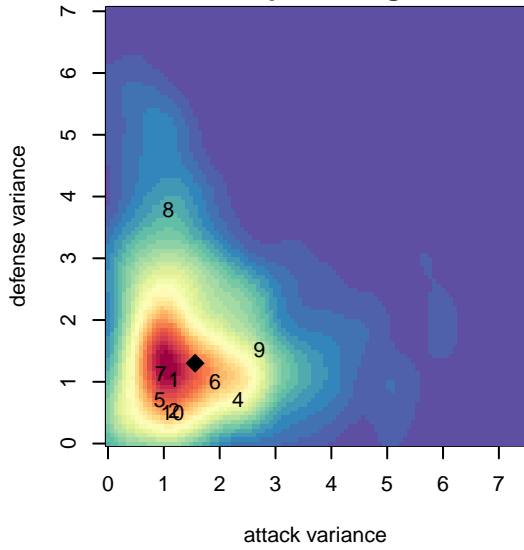

# YCSC Lightning G05

, OR  
 G05 total strength=725  
 attack=1.37 defense=0.43  
 fall league = PTT G05 Div 2 Red South  
 spr league = Spr OYS G05 Div 1 White

alt names used:  
 YCSC 05G Lightning  
 YCSC 05G Lightning

Venues played:  
 2017 PTT G05 Division 2 Red South  
 2017 Spr OYS G05 Division 1 White

**YCSC Lightning G05**  
 Dots are actual minus expected GF (blue circles) and GA (red triangles).  
 Blue line is smoothed change in attack strength. Red is smoothed change in defense strength.

**attack and defense variance (black dot)  
relative to other teams  
and top 10 in region**

**attack and defense rating  
relative to others at age  
and all opponents in last 13 months**

**Performance relative to 13 month average**