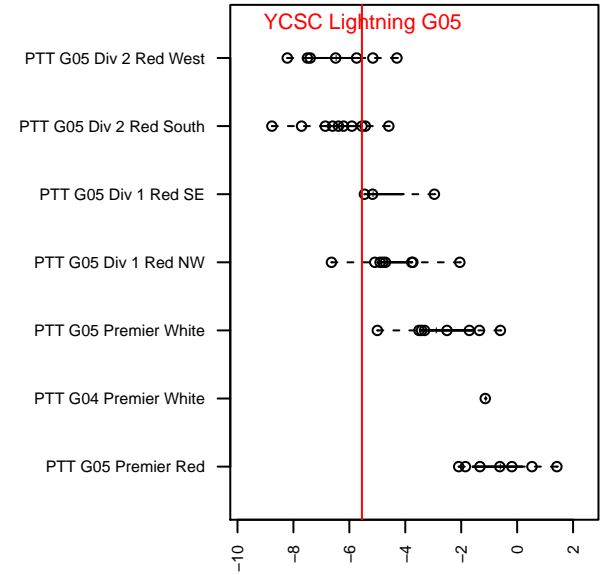

# YCSC Lightning G05

, OR  
 G05 total strength=725  
 attack=1.37 defense=0.43  
 fall league = PTT G05 Div 2 Red South  
 spr league = Spr OYS G05 Div 1 White

alt names used:  
 YCSC 05G Lightning  
 YCSC 05G Lightning

Venues played:  
 2017 PTT G05 Division 2 Red South  
 2017 Spr OYS G05 Division 1 White

**YCSC Lightning G05**  
 Dots are actual minus expected GF (blue circles) and GA (red triangles).  
 Blue line is smoothed change in attack strength. Red is smoothed change in defense strength.

**attack and defense variance (black dot)  
relative to other teams  
and top 10 in region**

**attack and defense rating  
relative to others at age  
and all opponents in last 13 months**

**Performance relative to 13 month average**