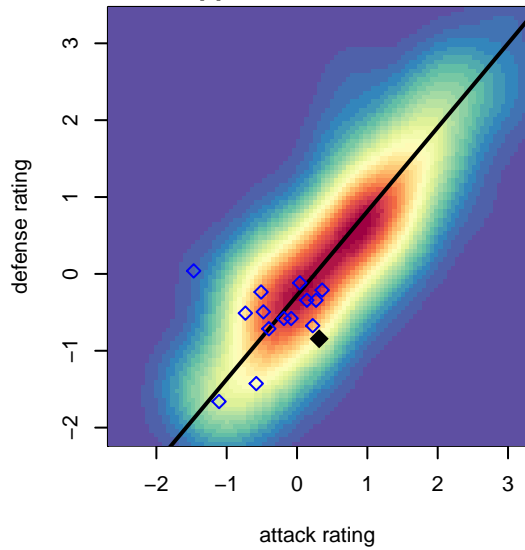

# YCSC Lightning G05

, OR  
 G05 total strength=725  
 attack=1.37 defense=0.43  
 fall league = PTT G05 Div 2 Red South  
 spr league = Spr OYS G05 Div 1 White

alt names used:  
 YCSC 05G Lightning  
 YCSC 05G Lightning

Venues played:  
 2017 PTT G05 Division 2 Red South  
 2017 Spr OYS G05 Division 1 White

**YCSC Lightning G05**  
 Dots are actual minus expected GF (blue circles) and GA (red triangles).  
 Blue line is smoothed change in attack strength. Red is smoothed change in defense strength.

**attack and defense variance (black dot)  
relative to other teams  
and top 10 in region**

**attack and defense rating  
relative to others at age  
and all opponents in last 13 months**

**Performance relative to 13 month average**